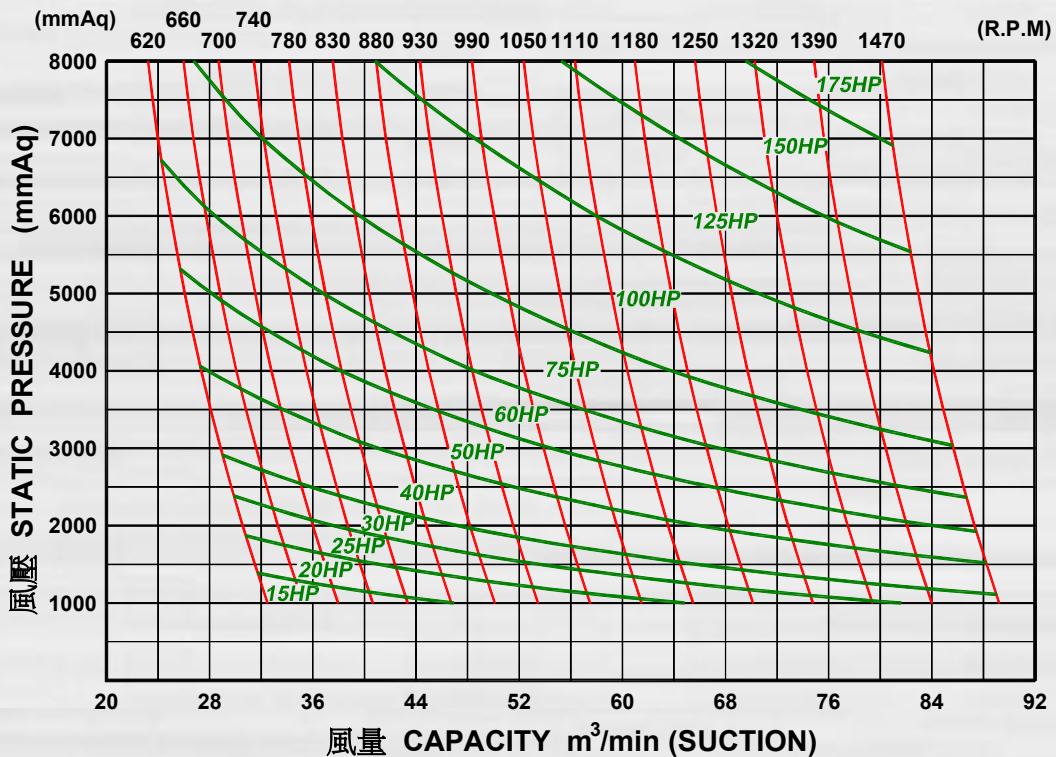

RSS PERFORMANCE CHART

RSS-200

RSS-250